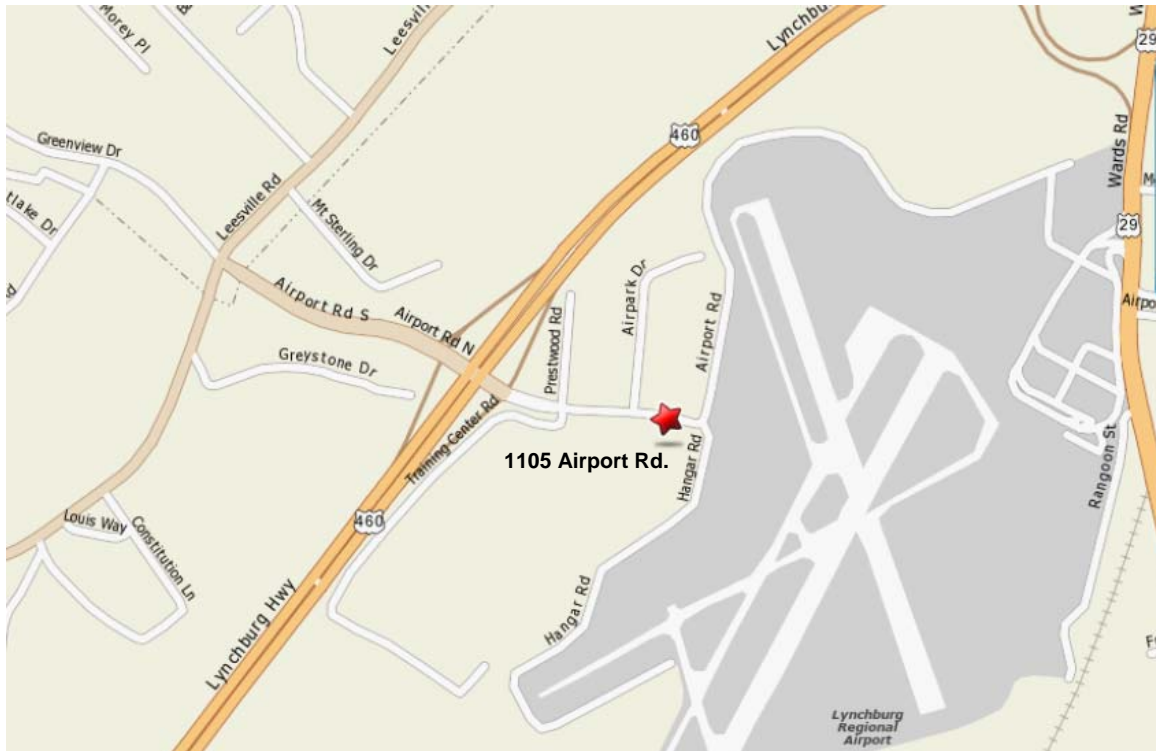

Directions to GLIA Mosque

**1105 Airport Road
Lynchburg, VA 24502**

Directions

Traveling on Greenview Drive towards 460:

Continue on Greenview Dr. past Leesville Rd.
Leesville Road becomes Airport Rd.
Continue on the 460 overpass
Go past Airpark Dr.
1105 Airport Rd. is on the left

From US 460 W (Lynchburg Hwy):

Take ramp toward Airport Rd.
Left on Airport Rd. S (0.3 miles)
Go past Airpark Dr.
1105 Airport Rd. is on the left

From US 460 E (Lynchburg Hwy):

Take ramp toward Airport Rd.
Right on Airport Rd. S (0.1 mile)
Go past Airpark Dr.
1105 Airport Rd. is on the left